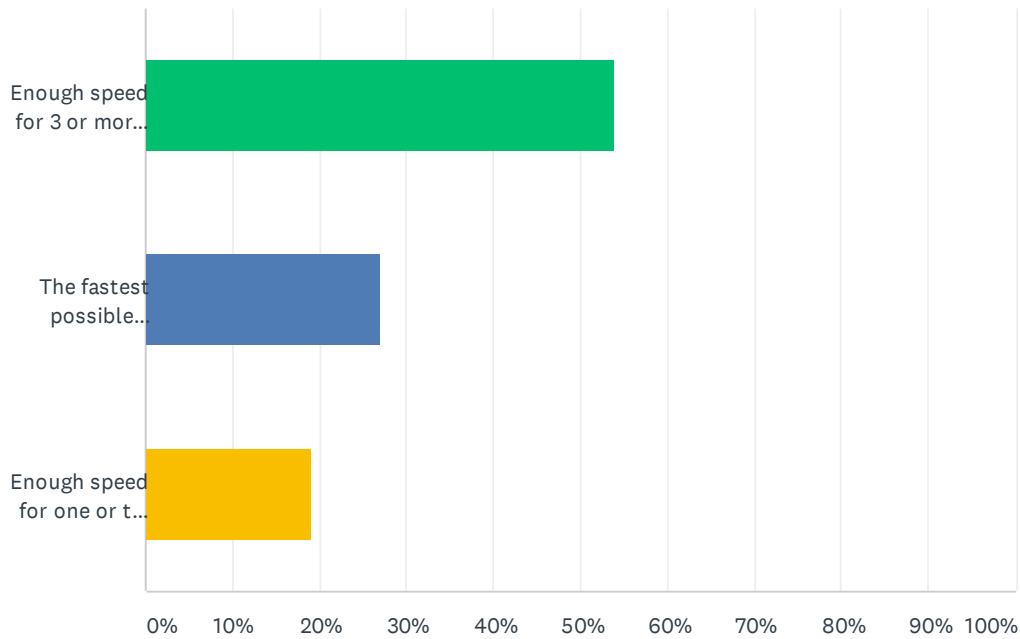

Q5 Which speed of reliable internet service is important to you for your own and your family's use?

Answered: 115 Skipped: 0

ANSWER CHOICES	RESPONSES	
Enough speed for 3 or more devices to use the Internet at once in a household. Fast enough for Zoom and other video chats and meetings, cloud backup, and HD movies.	53.91%	62
The fastest possible Internet speeds (much faster than is now available in Wayne) .	26.96%	31
Enough speed for one or two devices at a time in a household, Fast enough for email, sending small files, and social media.	19.13%	22
TOTAL		115