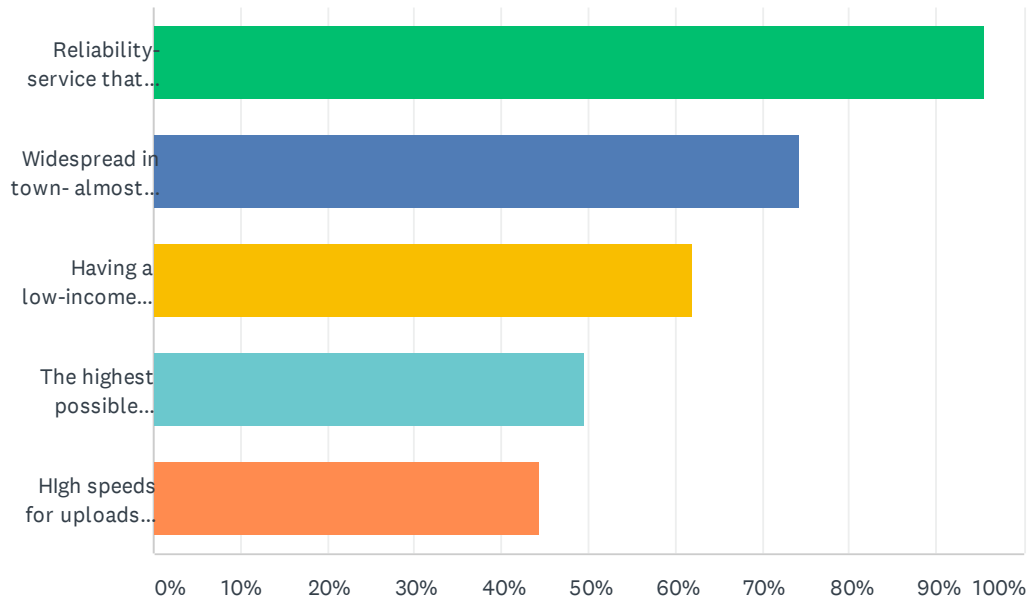

Q5 Which speed of reliable internet service is important to you for your own and your family's use?

Answered: 115 Skipped: 0

ANSWER CHOICES	RESPONSES	
Enough speed for 3 or more devices to use the Internet at once in a household. Fast enough for Zoom and other video chats and meetings, cloud backup, and HD movies.	53.91%	62
The fastest possible Internet speeds (much faster than is now available in Wayne) .	26.96%	31
Enough speed for one or two devices at a time in a household, Fast enough for email, sending small files, and social media.	19.13%	22
TOTAL		115

Q6 Which of these elements of Internet service in Wayne are important to you for your own household use? Please check as many boxes as you wish.

Answered: 113 Skipped: 2

ANSWER CHOICES	RESPONSES
Reliability- service that stays on instead of going on and off	95.58% 108
Widespread in town- almost everyone who wants the Internet can get it	74.34% 84
Having a low-income Internet rate for those at low income	61.95% 70
The highest possible Internet speeds	49.56% 56
High speeds for uploads (sending large amounts of data), not just for streaming or watching or downloading (receiving information)	44.25% 50
Total Respondents: 113	