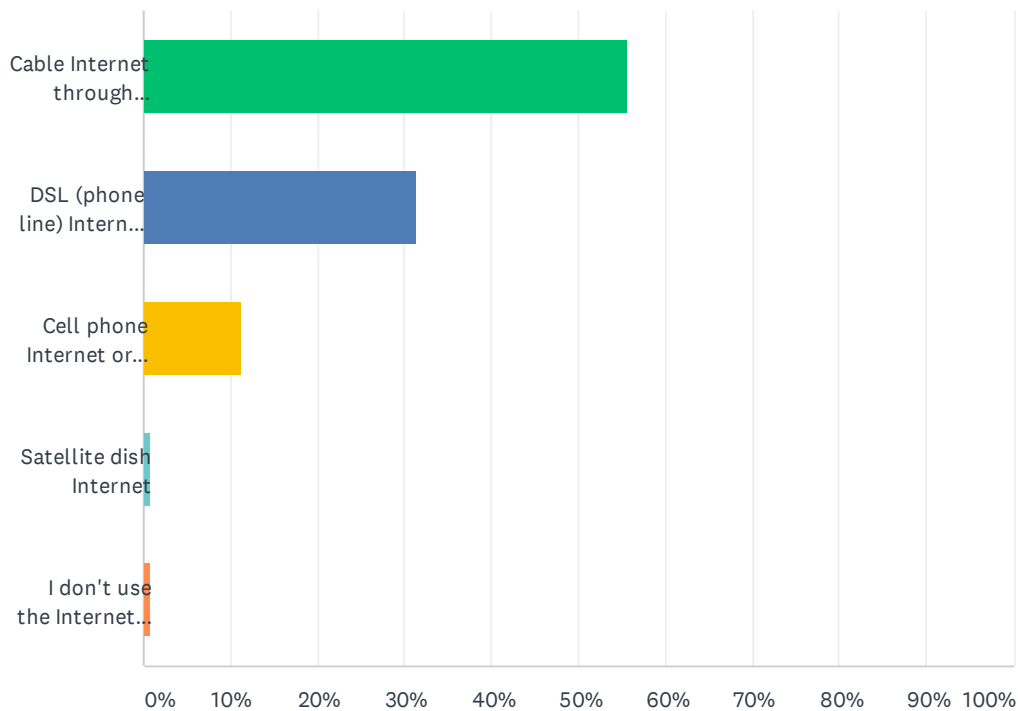

Q1 Do you live in Wayne year round?

Answered: 114 Skipped: 1

ANSWER CHOICES	RESPONSES
Year round resident	71.93% 82
Seasonal resident	28.07% 32
TOTAL	114

Q2 If you use the internet in Wayne, How do you connect to it? Please choose the one option that you use most of the time, if you use more than one.

Answered: 115 Skipped: 0

ANSWER CHOICES	RESPONSES	
Cable Internet through Spectrum	55.65%	64
DSL (phone line) Internet through Consolidated	31.30%	36
Cell phone Internet or Cell phone hotspot	11.30%	13
Satellite dish Internet	0.87%	1
I don't use the Internet in Wayne	0.87%	1
TOTAL		115