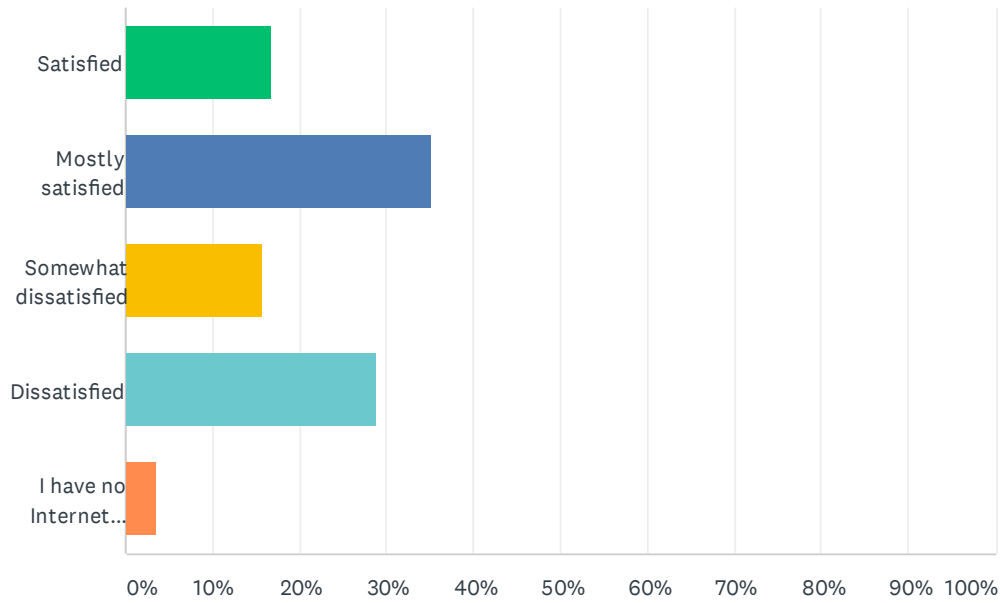

Q3 If you have Internet service in Wayne, are you satisfied with it?

Answered: 114 Skipped: 1

ANSWER CHOICES	RESPONSES	
Satisfied	16.67%	19
Mostly satisfied	35.09%	40
Somewhat dissatisfied	15.79%	18
Dissatisfied	28.95%	33
I have no Internet service in Wayne	3.51%	4
TOTAL		114