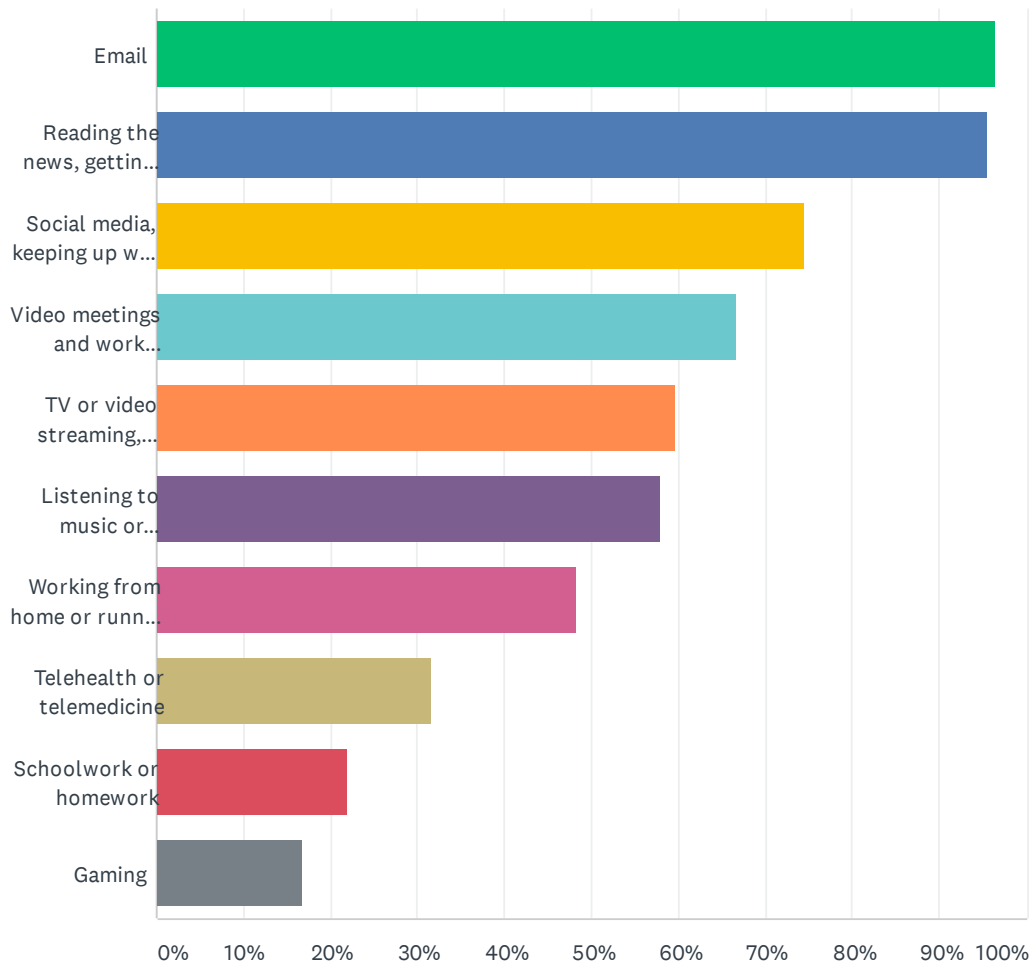

Q4 What do you use the internet for? Check as many as you want. If you don't use the internet, you can skip this question.

Answered: 114 Skipped: 1