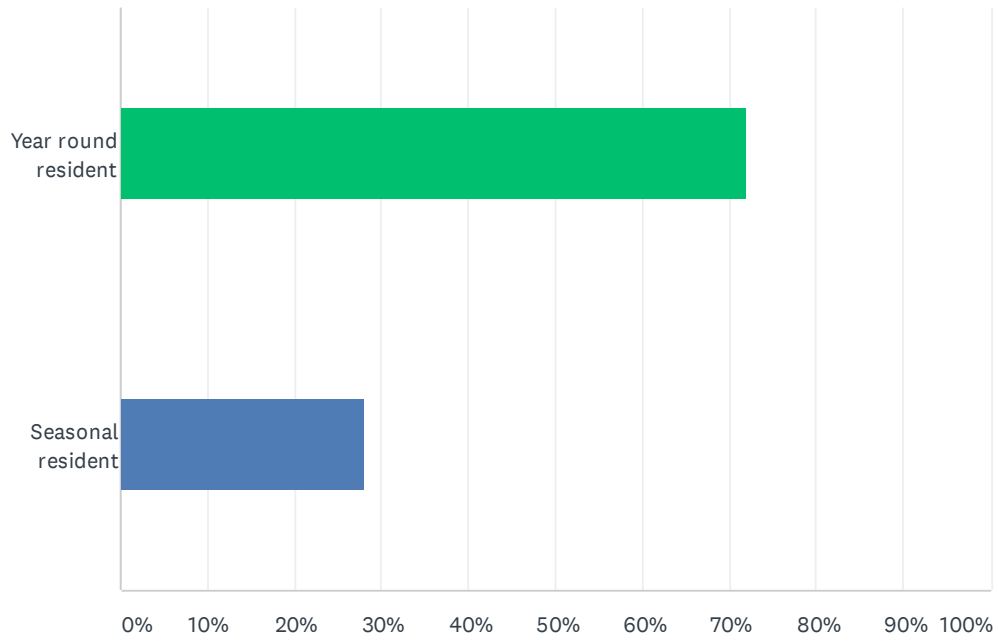

Q1 Do you live in Wayne year round?

Answered: 114 Skipped: 1

ANSWER CHOICES	RESPONSES
Year round resident	71.93% 82
Seasonal resident	28.07% 32
TOTAL	114

Q2 If you use the internet in Wayne, How do you connect to it? Please choose the one option that you use most of the time, if you use more than one.

Answered: 115 Skipped: 0

ANSWER CHOICES	RESPONSES	
Cable Internet through Spectrum	55.65%	64
DSL (phone line) Internet through Consolidated	31.30%	36
Cell phone Internet or Cell phone hotspot	11.30%	13
Satellite dish Internet	0.87%	1
I don't use the Internet in Wayne	0.87%	1
TOTAL		115